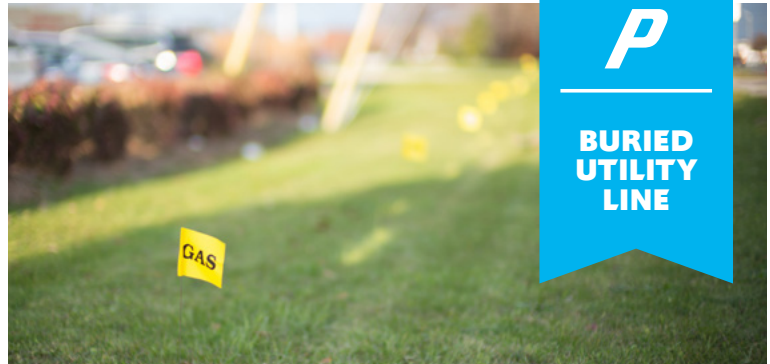

# BURIED UTILITY LINE

## Coverage for homeowners

According to the American Society of Civil Engineers, America's infrastructure rating across several categories, including buried utility line condition, is a D+.\* Having to repair or replace buried utility lines can be unexpected and financially crippling news to many homeowners. As many water, gas, and electrical service lines continue to age, homeowners, now more than ever, need protection from imminent and expensive damage to their buried utility lines.